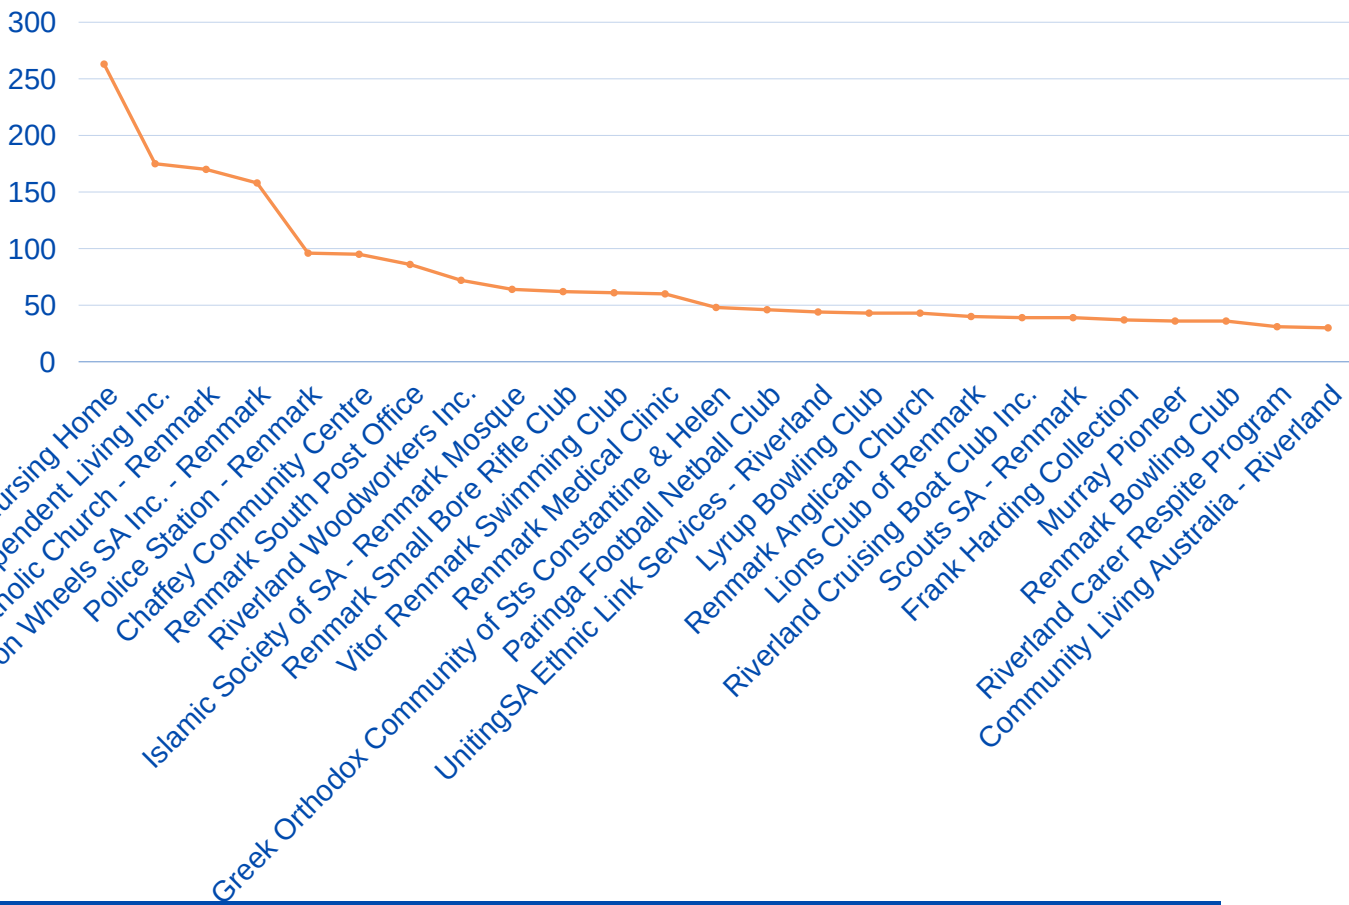

RENMARK PARINGA

WHAT ARE OUR COMMUNITY NEEDS?

**2,897
SESSIONS**

**1 JULY 2021 - 30
JUNE 2022**

TOP 25 LANDING PAGES

SESSIONS BY PRIMARY CATEGORY

**Male
45%**

**Female
55%**