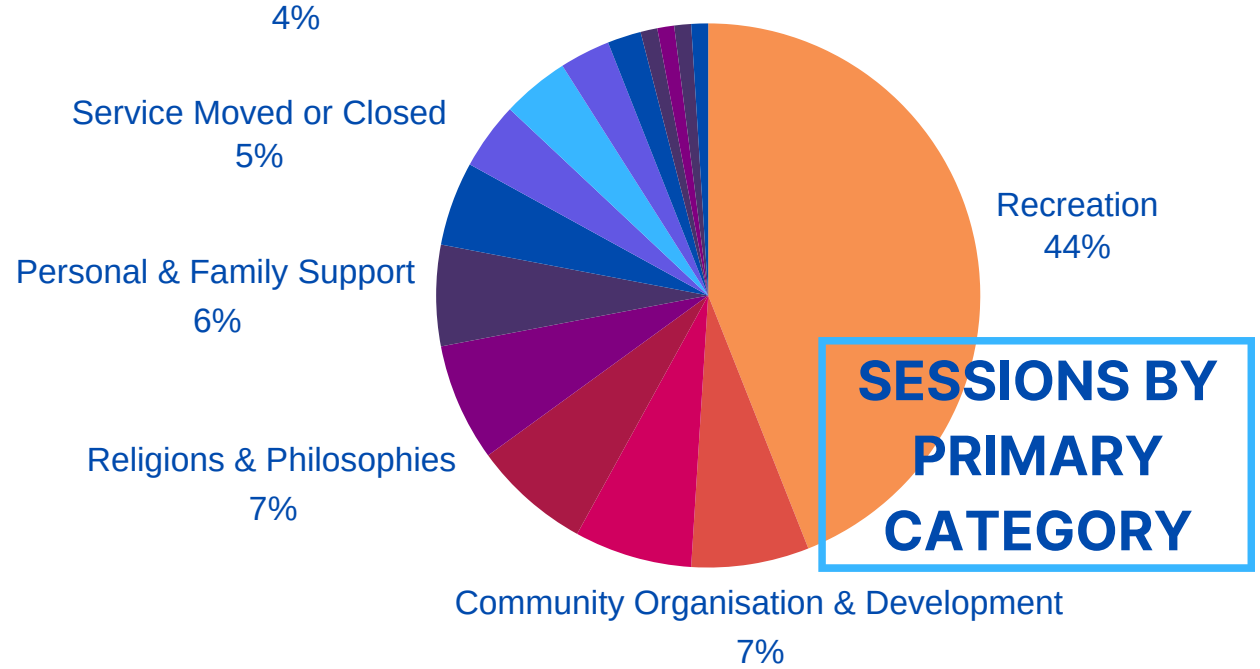

RENMARK PARINGA

WHAT ARE OUR COMMUNITY NEEDS?

**2,897
SESSIONS**

**1 JULY 2021 - 30
JUNE 2022**

TOP 25 LANDING PAGES

SESSIONS BY PRIMARY CATEGORY

**Male
45%**

**Female
55%**

WHO ARE OUR USERS?